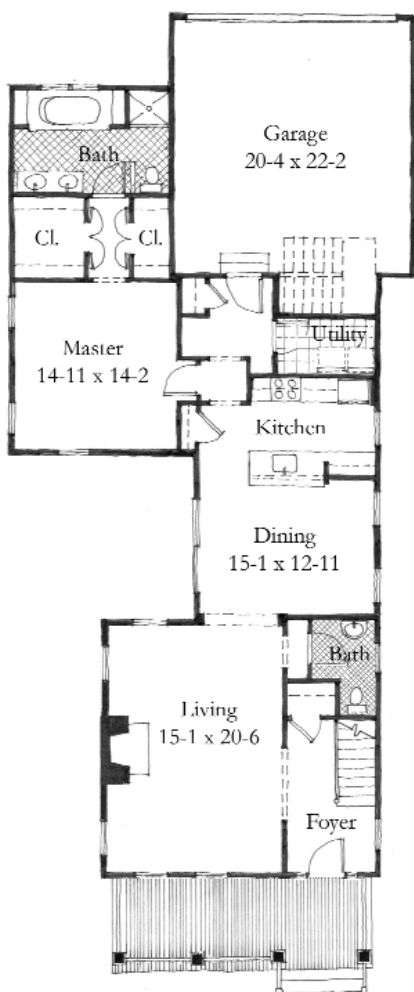

## The Bellvale IV

1,975 square feet, 2 bedrooms, 2-1/2 baths

Warwick Grove typifies small town America at its best - a place where people treasure their every day connections and contribute as active members of the community. In the comfortable flow of The Bellvale, you'll build fond memories of afternoon gatherings with your newfound friends in your generously sized entertaining garden. Yet, when you need a private moment, there's no place like your second floor den, tucked away in a private corner. And your guests will easily feel at home, since they too can steal away quiet time in their own second-floor suite.

The Bellvale IV American Cottage, Garage Right

First Floor

Second Floor

WARWICK GROVE SHOWCASE & DESIGN CENTER

4 HUDSON STREET, WARWICK, NY 845.988.5274 WWW.WARWICK-GROVE.COM

Elevations and floor plans are artist's renderings and accuracy cannot be guaranteed. All room dimensions are approximations only. Plan dimensions and features are subject to change without notice or obligation as a result of actual site conditions, which may dictate variations in style of windows, doors and ceilings. The complete terms are in an offering plan available from sponsor. File numbers H04-0008 and CD05-0205.